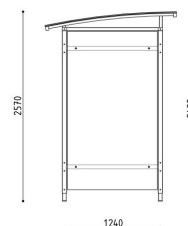

## Afmetingen

- LxBxH: 1780x2210x2460mm
- LxBxH: 1780x3250x2460mm
- LxBxH: 1780x4260x2460mm

Zenith - 1.78x2.21m

Zenith (FP) - 1.78x2.21m

Zenith - 1.78x3.25m

Zenith (FW) - 1.78x3.25m

Zenith (LW) - 1.78x3.25m

Zenith - 1.78x4.26m

Zenith (FW) - 1.78x4.26m

Zenith (LW) - 1.78x4.26m