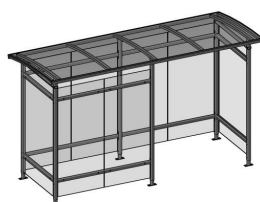

## Afmetingen

- LxBxH: 1780x2210x2460mm
- LxBxH: 1780x3250x2460mm
- LxBxH: 1780x4260x2460mm

Zenith - 1.78x2.21m

Zenith (FP) - 1.78x2.21m

Zenith - 1.78x3.25m

Zenith (FW) - 1.78x3.25m

Zenith (LW) - 1.78x3.25m

Zenith - 1.78x4.26m

Zenith (FW) - 1.78x4.26m

Zenith (LW) - 1.78x4.26m