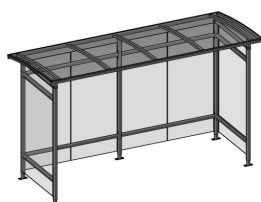

## Afmetingen

- LxBxH: 1780x2210x2460mm
- LxBxH: 1780x3250x2460mm
- LxBxH: 1780x4260x2460mm

Zenith - 1.78x2.21m

Zenith (FP) - 1.78x2.21m

Zenith - 1.78x3.25m

Zenith (FW) - 1.78x3.25m

Zenith (LW) - 1.78x3.25m

Zenith - 1.78x4.26m

Zenith (FW) - 1.78x4.26m

Zenith (LW) - 1.78x4.26m