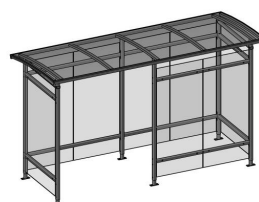

## Afmetingen

- LxBxH: 1780x2210x2460mm
- LxBxH: 1780x3250x2460mm
- LxBxH: 1780x4260x2460mm

Zenith - 1.78x2.21m

Zenith (FP) - 1.78x2.21m

Zenith - 1.78x3.25m

Zenith (FW) - 1.78x3.25m

Zenith (LW) - 1.78x3.25m

Zenith - 1.78x4.26m

Zenith (FW) - 1.78x4.26m

Zenith (LW) - 1.78x4.26m