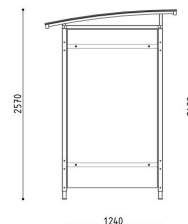

Uitvoeringen

- Dakbedekking
 - lichtstraat in helder polycarbonaat spouwplaat (dubbelwandig 10mm)
- Wanden
 - panelen in helder gehard glas 8mm

Afmetingen

- LxBxH: 1780x2210x2460mm
- LxBxH: 1780x3250x2460mm
- LxBxH: 1780x4260x2460mm

Zenith - 1.78x2.21m

Zenith (FP) - 1.78x2.21m

Zenith - 1.78x3.25m

Zenith (FW) - 1.78x3.25m

Zenith (LW) - 1.78x3.25m

Zenith - 1.78x4.26m

Zenith (FW) - 1.78x4.26m

Zenith (LW) - 1.78x4.26m