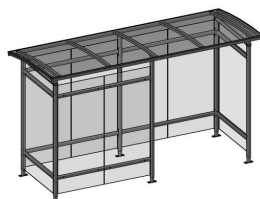

Uitvoeringen

- Dakbedekking
 - lichtstraat in helder polycarbonaat spouwplaat (dubbelwandig 10mm)
- Wanden
 - panelen in helder gehard glas 8mm

Afmetingen

- LxBxH: 1780x2210x2460mm
- LxBxH: 1780x3250x2460mm
- LxBxH: 1780x4260x2460mm

Zenith - 1.78x2.21m

Zenith (FP) - 1.78x2.21m

Zenith - 1.78x3.25m

Zenith (FW) - 1.78x3.25m

Zenith (LW) - 1.78x3.25m

Zenith - 1.78x4.26m

Zenith (FW) - 1.78x4.26m

Zenith (LW) - 1.78x4.26m