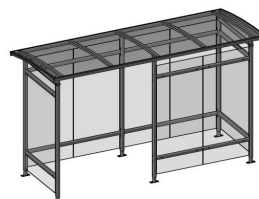

Uitvoeringen

- Dakbedekking
 - lichtstraat in helder polycarbonaat spouwplaat (dubbelwandig 10mm)
- Wanden
 - panelen in helder gehard glas 8mm

Afmetingen

- LxBxH: 1780x2210x2460mm
- LxBxH: 1780x3250x2460mm
- LxBxH: 1780x4260x2460mm

Zenith - 1.78x2.21m

Zenith (FP) - 1.78x2.21m

Zenith - 1.78x3.25m

Zenith (FW) - 1.78x3.25m

Zenith (LW) - 1.78x3.25m

Zenith - 1.78x4.26m

Zenith (FW) - 1.78x4.26m

Zenith (LW) - 1.78x4.26m