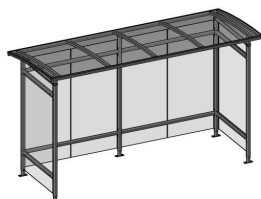

Uitvoeringen

- Dakbedekking
 - lichtstraat in helder polycarbonaat spouwplaat (dubbelwandig 10mm)
- Wanden
 - panelen in helder gehard glas 8mm

Afmetingen

- LxBxH: 1780x2210x2460mm
- LxBxH: 1780x3250x2460mm
- LxBxH: 1780x4260x2460mm

Zenith - 1.78x2.21m

Zenith (FP) - 1.78x2.21m

Zenith - 1.78x3.25m

Zenith (FW) - 1.78x3.25m

Zenith (LW) - 1.78x3.25m

Zenith - 1.78x4.26m

Zenith (FW) - 1.78x4.26m

Zenith (LW) - 1.78x4.26m