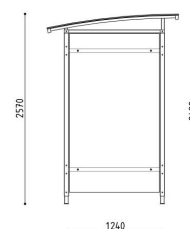

## Dimensions

- LxlxH: 1780x2210x2460mm
- LxlxH: 1780x3250x2460mm
- LxlxH: 1780x4260x2460mm

Zenith - 1.78x2.21m

Zenith (FP) - 1.78x2.21m

Zenith - 1.78x3.25m

Zenith (FW) - 1.78x3.25m

Zenith (LW) - 1.78x3.25m

Zenith - 1.78x4.26m

Zenith (FW) - 1.78x4.26m

Zenith (LW) - 1.78x4.26m