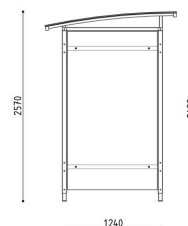

/ DATASHEET

Structure

- Columns in profile steel 60x60x2mm
- Wall purlins in profile steel 60x40x2mm
- Intermediate tubes in profile steel 60x40x2mm
- Adjustable feet (height difference max. 15cm)
- Drainage along the rear of the canopy
- Delivered detached

Versions

Roofing

- Clear polycarbonate skylight (double-walled 10mm)

Walls

- Clear tempered glass 8mm

Dimensions

- LxWxH: 1780x2210x2460mm
- LxWxH: 1780x3250x2460mm
- LxWxH: 1780x4260x2460mm

Material

Zenith - 1.78x2.21m

Zenith (FP) - 1.78x2.21m

Zenith - 1.78x3.25m

Zenith (FW) - 1.78x3.25m

Zenith (LW) - 1.78x3.25m

Zenith - 1.78x4.26m

Zenith (FW) - 1.78x4.26m

Zenith (LW) - 1.78x4.26m