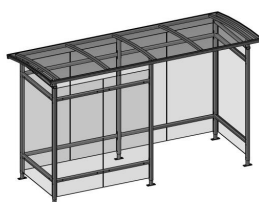

/ Zenith

Cosy smoking area

/ GENERAL

Zenith is an elegant and timeless canopy with walls and a specially curved skylight. Thanks to the roof, no rainwater remains on the canopy. This makes Zenith ideal as a smoking room. In addition, it can be combined with our street furniture, and equipped with lighting and extra walls at the front.

/ DATASHEET

Structure

- Columns in profile steel 60x60x2mm
- Wall purlins in profile steel 60x40x2mm
- Intermediate tubes in profile steel 60x40x2mm
- Adjustable feet (height difference max. 15cm)
- Drainage along the rear of the canopy
- Delivered detached

Versions

Roofing

- Clear polycarbonate skylight (double-walled 10mm)

Walls

- Clear tempered glass 8mm

Dimensions

- LxWxH: 1780x2210x2460mm
- LxWxH: 1780x3250x2460mm
- LxWxH: 1780x4260x2460mm

Material

Zenith - 1.78x2.21m

Zenith (FP) - 1.78x2.21m

Zenith - 1.78x3.25m

Zenith (FW) - 1.78x3.25m

Zenith (LW) - 1.78x3.25m

Zenith - 1.78x4.26m

Zenith (FW) - 1.78x4.26m

Zenith (LW) - 1.78x4.26m