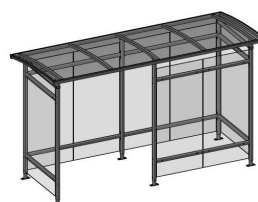

/ Zenith

Cosy smoking area

/ GENERAL

Zenith is an elegant and timeless canopy with walls and a specially curved skylight. Thanks to the roof, no rainwater remains on the canopy. This makes Zenith ideal as a smoking room. In addition, it can be combined with our street furniture, and equipped with lighting and extra walls at the front.

/ DATASHEET

Structure

- Columns in profile steel 60x60x2mm
- Wall purlins in profile steel 60x40x2mm
- Intermediate tubes in profile steel 60x40x2mm
- Adjustable feet (height difference max. 15cm)
- Drainage along the rear of the canopy
- Delivered detached

Versions

Roofing

- Clear polycarbonate skylight (double-walled 10mm)

Walls

- Clear tempered glass 8mm

Dimensions

- LxWxH: 1780x2210x2460mm
- LxWxH: 1780x3250x2460mm
- LxWxH: 1780x4260x2460mm

Material

Zenith - 1.78x2.21m

Zenith (FP) - 1.78x2.21m

Zenith - 1.78x3.25m

Zenith (FW) - 1.78x3.25m

Zenith (LW) - 1.78x3.25m

Zenith - 1.78x4.26m

Zenith (FW) - 1.78x4.26m

Zenith (LW) - 1.78x4.26m