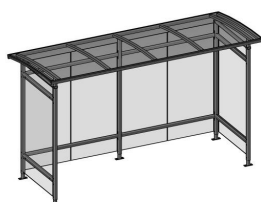

/ Zenith

Cosy smoking area

/ GENERAL

Zenith is an elegant and timeless canopy with walls and a specially curved skylight. Thanks to the roof, no rainwater remains on the canopy. This makes Zenith ideal as a smoking room. In addition, it can be combined with our street furniture, and equipped with lighting and extra walls at the front.

/ DATASHEET

Structure

- Columns in profile steel 60x60x2mm
- Wall purlins in profile steel 60x40x2mm
- Intermediate tubes in profile steel 60x40x2mm
- Adjustable feet (height difference max. 15cm)
- Drainage along the rear of the canopy
- Delivered detached

Versions

Roofing

- Clear polycarbonate skylight (double-walled 10mm)

Walls

- Clear tempered glass 8mm

Dimensions

- LxWxH: 1780x2210x2460mm
- LxWxH: 1780x3250x2460mm
- LxWxH: 1780x4260x2460mm

Material

Zenith - 1.78x2.21m

Zenith (FP) - 1.78x2.21m

Zenith - 1.78x3.25m

Zenith (FW) - 1.78x3.25m

Zenith (LW) - 1.78x3.25m

Zenith - 1.78x4.26m

Zenith (FW) - 1.78x4.26m

Zenith (LW) - 1.78x4.26m