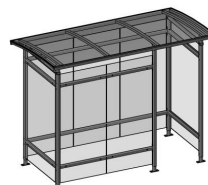

/ Zenith

Perfect to meet up at

/ GENERAL

Zenith is an elegant and timeless canopy with walls and a specially curved skylight. Thanks to the roof, no rainwater remains on the canopy. This makes Zenith ideal as a meeting place. In addition, it can be combined with our street furniture, and equipped with lighting and extra walls at the front.

/ DATASHEET

Structure

- Columns in profile steel 60x60x2mm
- Wall purlins in profile steel 60x40x2mm
- Intermediate tubes in profile steel 60x40x2mm
- Adjustable feet (height difference max. 15cm)
- Drainage along the rear of the canopy
- Delivered detached

Versions

Roofing

- Clear polycarbonate skylight (double-walled 10mm)

Walls

- Clear tempered glass 8mm

Dimensions

- LxWxH: 1780x2210x2460mm
- LxWxH: 1780x3250x2460mm
- LxWxH: 1780x4260x2460mm

Material

Zenith - 1.78x2.21m

Zenith (FP) - 1.78x3.25m

Zenith - 1.78x3.25m

Zenith (FW) - 1.78x3.25m

Zenith (LW) - 1.78x3.25m

Zenith - 1.78x4.26m

Zenith (FW) - 1.78x4.26m

Zenith (LW) - 1.78x4.26m