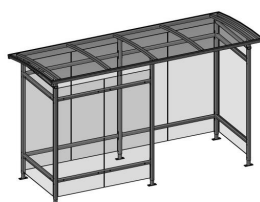

/ Zenith

Perfect to meet up at

/ GENERAL

Zenith is an elegant and timeless canopy with walls and a specially curved skylight. Thanks to the roof, no rainwater remains on the canopy. This makes Zenith ideal as a meeting place. In addition, it can be combined with our street furniture, and equipped with lighting and extra walls at the front.

/ DATASHEET

Structure

- Columns in profile steel 60x60x2mm
- Wall purlins in profile steel 60x40x2mm
- Intermediate tubes in profile steel 60x40x2mm
- Adjustable feet (height difference max. 15cm)
- Drainage along the rear of the canopy
- Delivered detached

Versions

Roofing

- Clear polycarbonate skylight (double-walled 10mm)

Walls

- Clear tempered glass 8mm

Dimensions

- LxWxH: 1780x2210x2460mm
- LxWxH: 1780x3250x2460mm
- LxWxH: 1780x4260x2460mm

Material

Zenith - 1.78x2.21m

Zenith (FP) - 1.78x3.25m

Zenith - 1.78x3.25m

Zenith (FW) - 1.78x3.25m

Zenith (LW) - 1.78x3.25m

Zenith - 1.78x4.26m

Zenith (FW) - 1.78x4.26m

Zenith (LW) - 1.78x4.26m