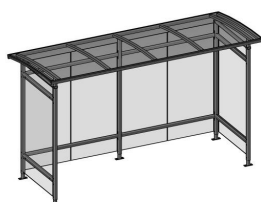

/ Zenith

Perfect to meet up at

/ GENERAL

Zenith is an elegant and timeless canopy with walls and a specially curved skylight. Thanks to the roof, no rainwater remains on the canopy. This makes Zenith ideal as a meeting place. In addition, it can be combined with our street furniture, and equipped with lighting and extra walls at the front.

/ DATASHEET

Structure

- Columns in profile steel 60x60x2mm
- Wall purlins in profile steel 60x40x2mm
- Intermediate tubes in profile steel 60x40x2mm
- Adjustable feet (height difference max. 15cm)
- Drainage along the rear of the canopy
- Delivered detached

Versions

Roofing

- Clear polycarbonate skylight (double-walled 10mm)

Walls

- Clear tempered glass 8mm

Dimensions

- LxWxH: 1780x2210x2460mm
- LxWxH: 1780x3250x2460mm
- LxWxH: 1780x4260x2460mm

Material

Zenith - 1.78x2.21m

Zenith (FP) - 1.78x3.25m

Zenith - 1.78x3.25m

Zenith (FW) - 1.78x3.25m

Zenith (LW) - 1.78x3.25m

Zenith - 1.78x4.26m

Zenith (FW) - 1.78x4.26m

Zenith (LW) - 1.78x4.26m