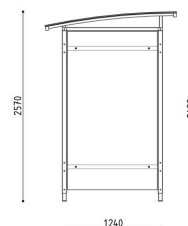

/ DATASHEET

Structure

- Columns in profile steel 60x60x2mm
- Wall purlins in profile steel 60x40x2mm
- Intermediate tubes in profile steel 60x40x2mm
- Adjustable feet (height difference max. 15cm)
- Drainage along the rear of the canopy
- Delivered detached

Versions

Roofing

- Clear polycarbonate skylight (double-walled 10mm)

Walls

- Clear tempered glass 8mm

Dimensions

- LxWxH: 1780x2210x2460mm
- LxWxH: 1780x3250x2460mm
- LxWxH: 1780x4260x2460mm

Material

Zenith - 1.78x2.21m

Zenith (FP) - 1.78x3.25m

Zenith - 1.78x3.25m

Zenith (FW) - 1.78x3.25m

Zenith (LW) - 1.78x3.25m

Zenith - 1.78x4.26m

Zenith (FW) - 1.78x4.26m

Zenith (LW) - 1.78x4.26m