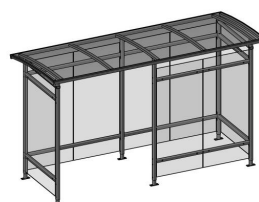

/ Zenith

Perfect to meet up at

/ GENERAL

Zenith is an elegant and timeless canopy with walls and a specially curved skylight. Thanks to the roof, no rainwater remains on the canopy. This makes Zenith ideal as a meeting place. In addition, it can be combined with our street furniture, and equipped with lighting and extra walls at the front.

/ DATASHEET

Structure

- Columns in profile steel 60x60x2mm
- Wall purlins in profile steel 60x40x2mm
- Intermediate tubes in profile steel 60x40x2mm
- Adjustable feet (height difference max. 15cm)
- Drainage along the rear of the canopy
- Delivered detached

Versions

Roofing

- Clear polycarbonate skylight (double-walled 10mm)

Walls

- Clear tempered glass 8mm

Dimensions

- LxWxH: 1780x2210x2460mm
- LxWxH: 1780x3250x2460mm
- LxWxH: 1780x4260x2460mm

Material

Zenith - 1.78x2.21m

Zenith (FP) - 1.78x3.25m

Zenith - 1.78x3.25m

Zenith (FW) - 1.78x3.25m

Zenith (LW) - 1.78x3.25m

Zenith - 1.78x4.26m

Zenith (FW) - 1.78x4.26m

Zenith (LW) - 1.78x4.26m