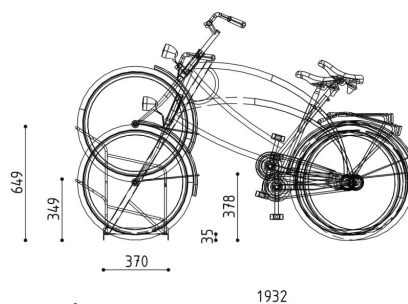

/ DATASHEET

Structure

- Tubes
- Round steel connection ring
- Support feet

Material

- Steel

Versions

- Single sided
- Double sided

Compatible with

- Classic Citybike
- Classic Mountainbike
- Classic Special
- Frontpark

Surface treatment

- Hot-dip galvanized steel

Anchoring

- With base plates and self-drilling screws