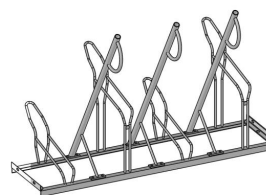

/ Comfortlock

Extra means extra safety

/ GENERAL

Comfortlock is an option for the Classic series and the Frontpark. Typical for the Comfortlock is the user-friendly, oval attachment point on the side of the bar allowing for easy attachment of the bicycle. The anti-theft device is easy to install on the rack and is available in single or double-sided version.

/ DATASHEET

Structure

- Tubes
- Round steel connection ring
- Support feet

Material

- Steel

Versions

- Single sided
- Double sided

Compatible with

- Classic Citybike
- Classic Mountainbike
- Classic Special
- Frontpark

Surface treatment

- Hot-dip galvanized steel

Anchoring

- With base plates and self-drilling screws

/ INSPIRE