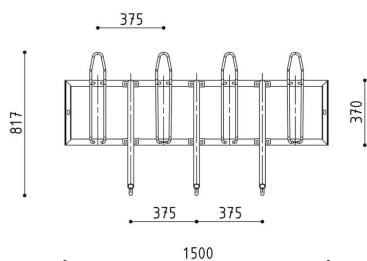

/ DATASHEET

Structure

- Tubes
- Round steel connection ring
- Support feet

Material

- Steel

Versions

- Single sided
- Double sided

Compatible with

- Classic Citybike
- Classic Mountainbike
- Classic Special
- Frontpark

Surface treatment

- Hot-dip galvanized steel

Anchoring

- With base plates and self-drilling screws