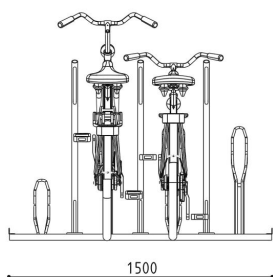

/ DATASHEET

Structure

- Tubes
- Round steel connection ring
- Support feet

Material

- Steel

Versions

- Single sided
- Double sided

Compatible with

- Classic Citybike
- Classic Mountainbike
- Classic Special
- Frontpark

Surface treatment

- Hot-dip galvanized steel

Anchoring

- With base plates and self-drilling screws