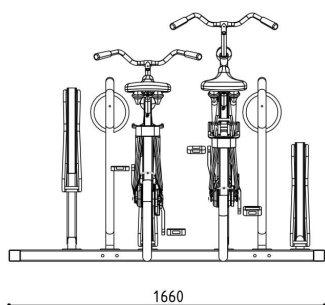

Material

Steel S235JR

- Sustainable
- Robust
- High durability
- Recyclable

Surface treatment

Hot-dip galvanization according to EN-ISO 1461

- Durable corrosion protection
- Wear- and impact-resistant
- High durability
- Maintenance-free
- Recyclable

Description

- Wheel holders with stable wheel clamps in high-low position
- Bicycle locking system with leaning support and 2 separate anti-theft brackets
- Support structure with adjustable feet
- Centre-to-centre distance between bicycles: 400mm
- Single- or double-sided modules
- Maximum tyre width: 65mm

Available modules

- Single-sided: 2 / 3 / 4 / 5 / 6 / 7 / 8 bicycle spaces
- Double-sided: 2+2 / 3+3 / 4+4 / 5+5 / 6+6 / 7+7 / 8+8 bicycle spaces

Options

- Poster board