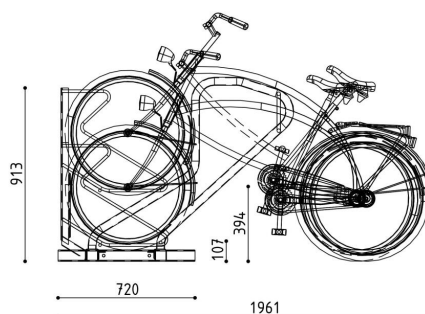

Material

Steel S235JR

- Sustainable
- Robust
- High durability
- Recyclable

Surface treatment

Hot-dip galvanization according to EN-ISO 1461

- Durable corrosion protection
- Wear- and impact-resistant
- High durability
- Maintenance-free
- Recyclable

Description

- Wheel holders with stable wheel clamps in high-low position
- Bicycle locking system with leaning support and 2 separate anti-theft brackets
- Support structure with adjustable feet
- Centre-to-centre distance between bicycles: 400mm
- Single- or double-sided modules
- Maximum tyre width: 65mm

Available modules

- Single-sided: 2 / 3 / 4 / 5 / 6 / 7 / 8 bicycle spaces
- Double-sided: 2+2 / 3+3 / 4+4 / 5+5 / 6+6 / 7+7 / 8+8 bicycle spaces

Options

- Poster board